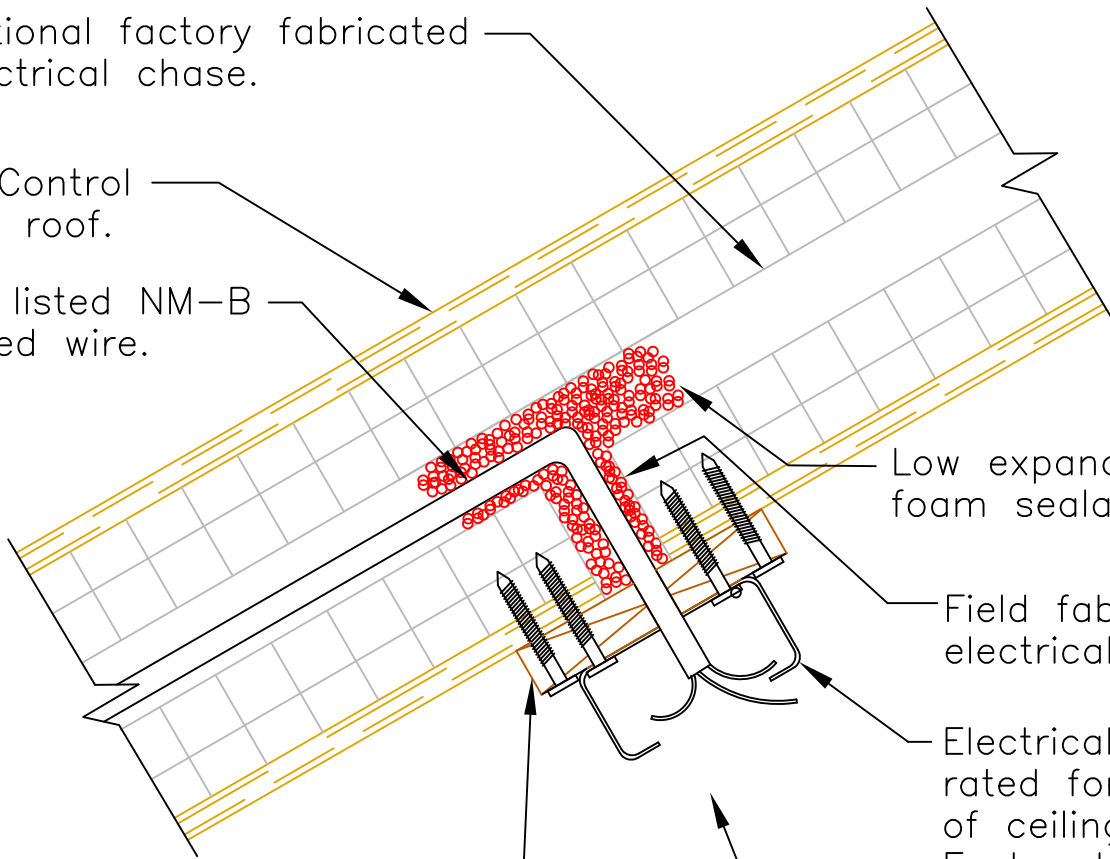

Optional factory fabricated electrical chase.

R-Control SIP roof.

UL listed NM-B rated wire.

Low expanding foam sealant.

Field fabricated electrical chase.

Electrical box rated for support of ceiling fan. Fasten to blocking as req'd.

Finish as required.

Min 3/4" blocking screwed to R-Control SIP with min. six #6 2" drywall screws, and wood adhesive. Drill hole through blocking for wiring.

SECTION

Scale: NTS

Updated 1-16-12

R-Control® SIP

TITLE:
Ceiling Fan Attachment

NO.
SIP-123