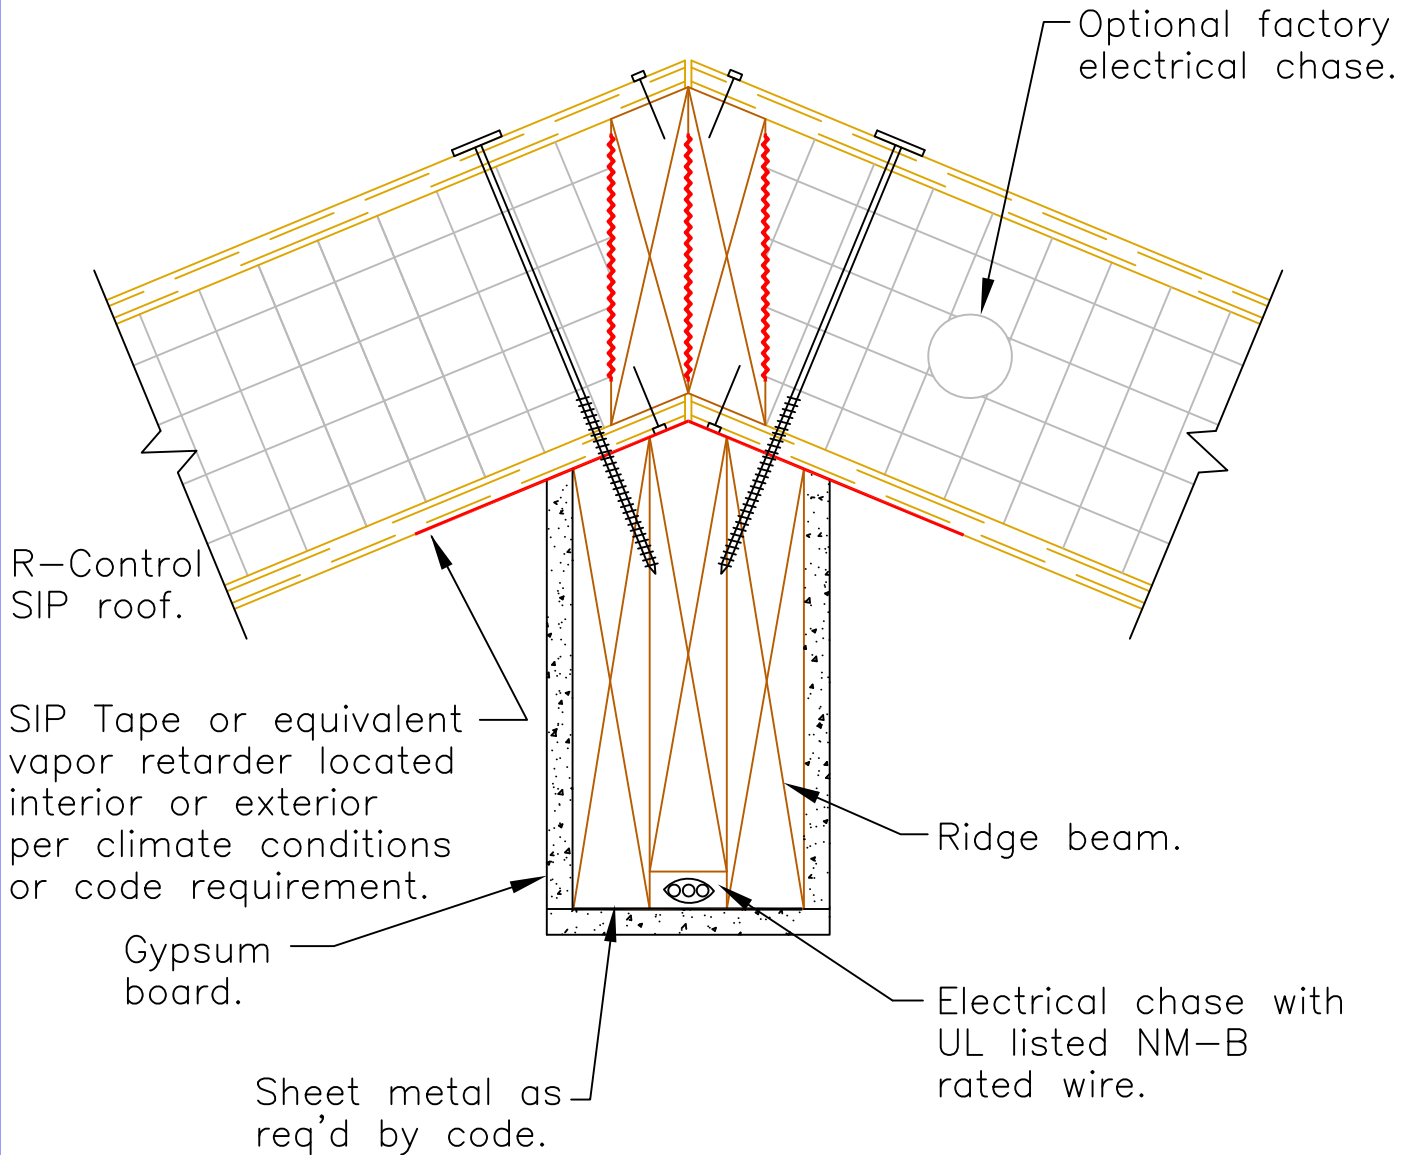

Note: See SIP-121 for connection and Do-All-Ply information.

## SECTION

Scale: NTS

Updated 1-16-12

R-Control® SIP

TITLE: Chases - Electrical  
Roof Ridge Beam

NO.  
SIP-128a