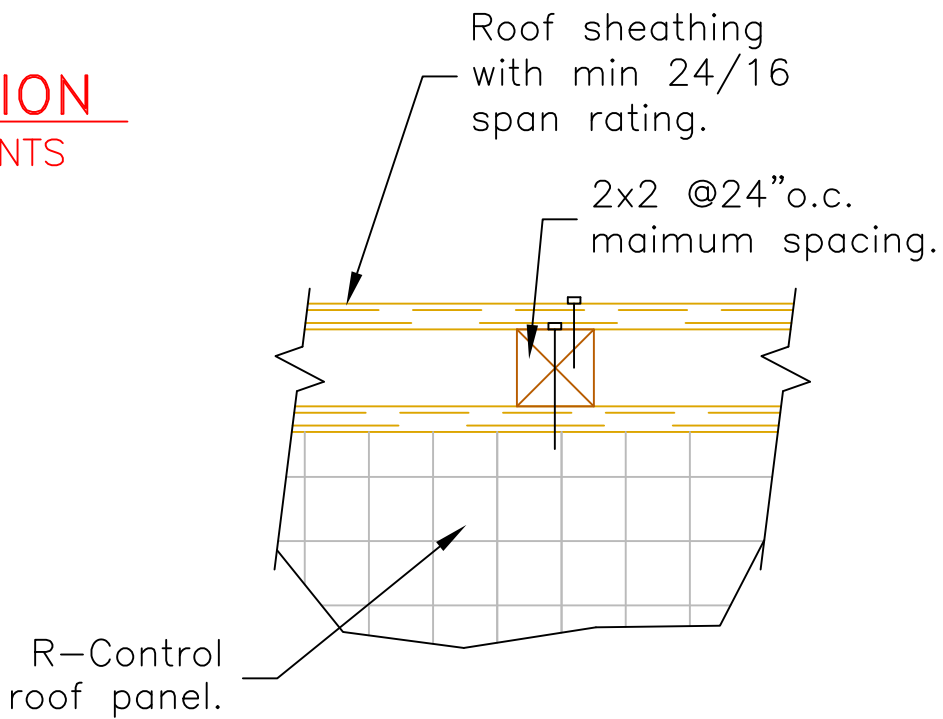

**SECTION**

Scale: NTS

**SECTION**

Scale: NTS

Updated 1-16-12

R-Control® SIP

TITLE:  
Ventilated Roof - Ridge

NO.  
SIP-127b